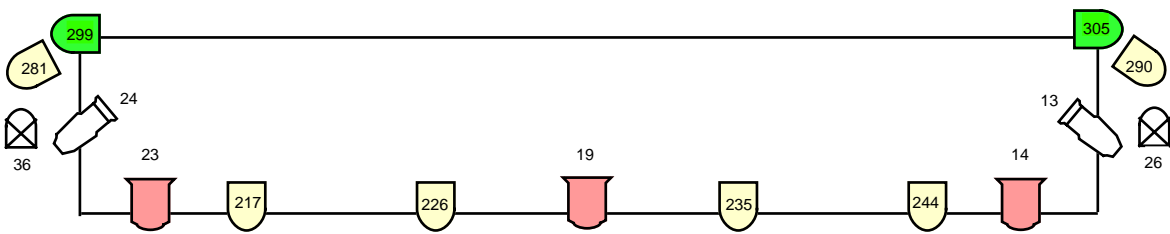

Lowther Pavilion Standard Lighting Rig

	Source 4 35 Degree		Source 4 15/30 Jr Zoom
	ADB 1Kw Fres		Batmink Visage VIS0492.2 LED Parcan (9 Chan)
	Par (CP60)		Batmink Visage VIS0484 LED Parcan (6 Chan)
			Batmink Visage VIS048 LED Parcan (8 Chan)
			Batmink Visage VIS054 LED Battern (7 Chan)
Unique Hazer - (2 Chan) DMX 97			
Showled Chameleon Starcloth (24 Chan Mode) DMX 311			
		Lee 152	

Stage Booms Channels- 85-88

Floor Dips Channels- 89-94

Universe 2 -

1 - M Ball Motor

2/3/4 - House Lights

5/6/7/8 - RGBW Roof LED

Batmink Visage VIS0492.2 LED Parcan (9 Chan) R / G / B / W / A / UV / DIM / SHUTTER / COL MACRO

Batmink Visage VIS0484 LED Parcan (6 Chan) R / G / B / W / A / UV

Batmink Visage VIS048 LED Parcan (8 Chan) R / G / B / W / A / DIM / SHUTTER / COL MACRO

Batmink Visage VIS054 LED Battern (7 Chan) COL MACRO / DIM / SHUTTER / R / G / B / W