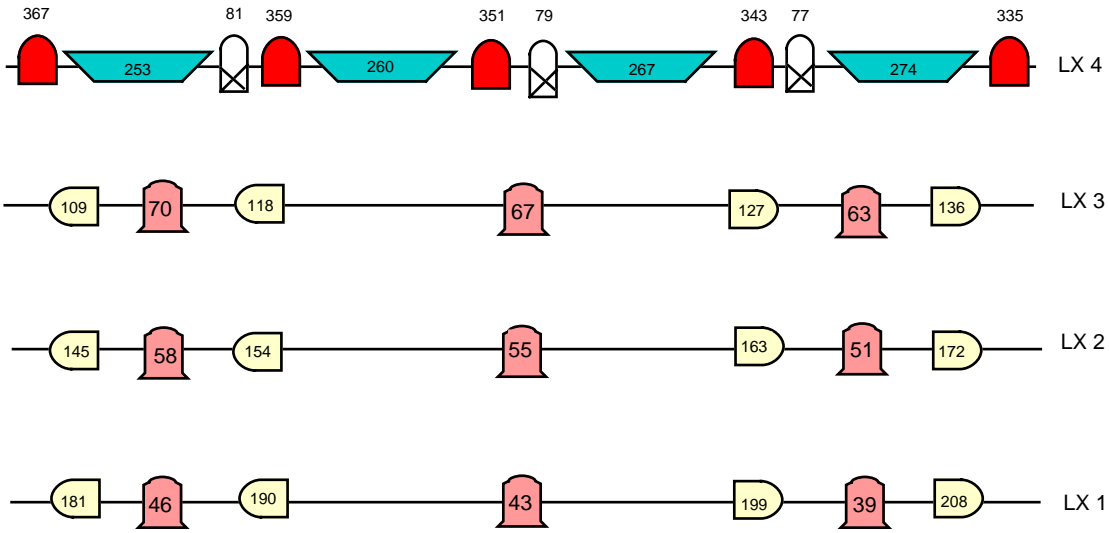

Lowther Pavilion Standard Lighting Rig

	Source 4 35 Degree		Source 4 15/30 Jr Zoom
	ADB 1Kw Fres		Batmink Visage VIS0492.2 LED Parcan (9 Chan)
	Par (CP60)		Batmink Visage VIS0484 LED Parcan (6 Chan)
			Batmink Visage VIS048 LED Parcan (8 Chan)
			Batmink Visage VIS054 LED Battern (7 Chan)
Unique Hazer - (2 Chan) DMX 97			
Showled Chameleon Starcloth (24 Chan Mode) DMX 311			
			Lee 152

Stage Booms Channels- 85-88
 Floor Dips Channels- 89-94
 Universe 2 -
 1 - M Ball Motor
 2/3/4 - House Lights
 5/6/7/8 - RGBW Roof LED

- Batmink Visage VIS0492.2 LED Parcan (9 Chan)** R / G / B / W / A / UV / DIM / SHUTTER / COL MACRO
- Batmink Visage VIS0484 LED Parcan (6 Chan)** R / G / B / W / A / UV
- Batmink Visage VIS048 LED Parcan (8 Chan)** R / G / B / W / A / DIM / SHUTTER / COL MACRO
- Batmink Visage VIS054 LED Battern (7 Chan)** COL MACRO / DIM / SHUTTER / R / G / B / W