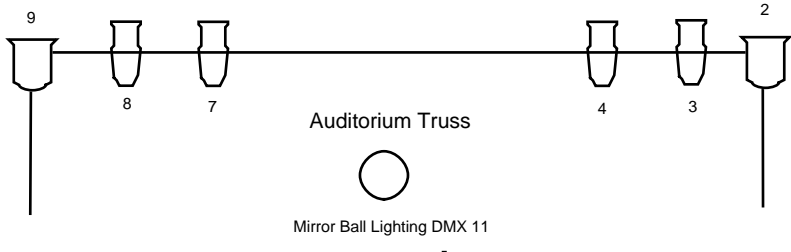

Lowther Pavilion Standard Lighting Rig

	Source 4 35 Degree		Source 4 15/30 Jr Zoom
	ADB 1Kw Fres		Batmink Visage VIS0492.2 LED Parcan (9 Chan)
	Par (CP60)		Batmink Visage VIS0484 LED Parcan (6 Chan)
			Batmink Visage VIS048 LED Parcan (8 Chan)
			Batmink Visage VIS054 LED Battern (7 Chan)
Unique Hazer - (2 Chan) DMX 97			
Showled Chameleon Starcloth (24 Chan Mode) DMX 311			
			Lee 152

Stage Booms Channels- 85-88
 Floor Dips Channels- 89-94
 Universe 2 -
 1 - M Ball Motor
 2/3/4 - House Lights
 5/6/7/8 - RGBW Roof LED

- Batmink Visage VIS0492.2 LED Parcan (9 Chan)** R / G / B / W / A / UV / DIM / SHUTTER / COL MACRO
- Batmink Visage VIS0484 LED Parcan (6 Chan)** R / G / B / W / A / UV
- Batmink Visage VIS048 LED Parcan (8 Chan)** R / G / B / W / A / DIM / SHUTTER / COL MACRO
- Batmink Visage VIS054 LED Battern (7 Chan)** COL MACRO / DIM / SHUTTER / R / G / B / W