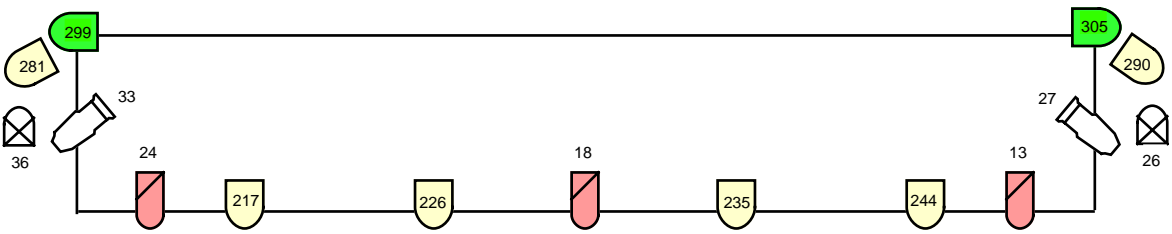

# Lowther Pavilion Standard Lighting Rig

	Source 4 35 Degree		Source 4 15/30 Jr Zoom
	ADB 1Kw Fres		Batmink Visage VIS0492.2 LED Parcan (9 Chan)
	Par (CP95)		Batmink Visage VIS0481 LED Parcan (6 Chan)
	Par (CP60)		Batmink Visage VIS054 LED Battern (7 Chan)

Stage Booms Channels- 85-88  
 Floor Dips Channels- 89-94  
 Universe 2 -  
 1 - M Ball Motor  
 2/3/4 - House Lights  
 5/6/7 - RGB Roof LED

Unique Hazer - (2 Chan) DMX 97  
 Showled Chameleon Starcloth (24 Chan Mode) DMX 311