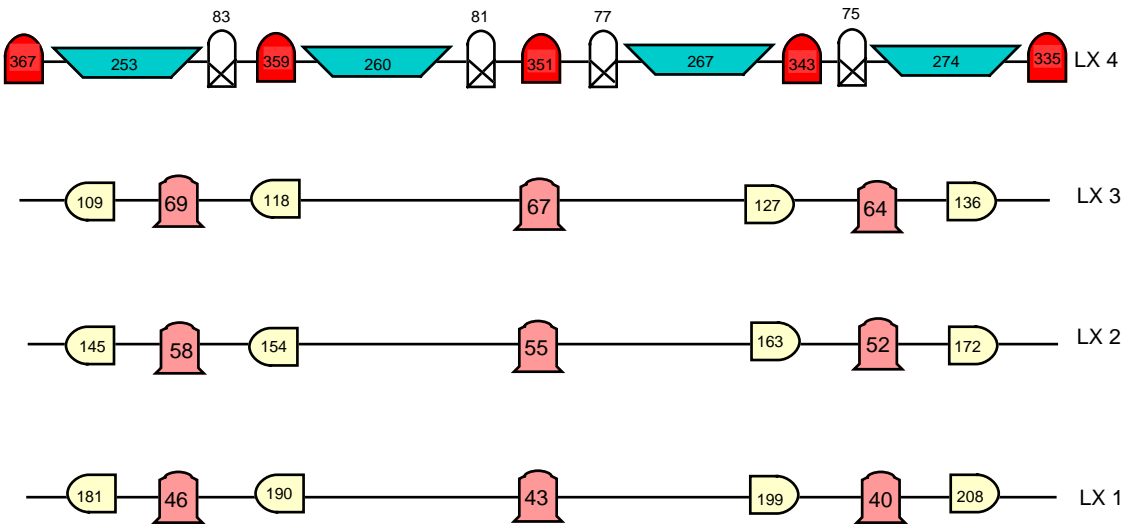

Lowther Pavilion Standard Lighting Rig

	Source 4 35 Degree		Source 4 15/30 Jr Zoom
	ADB 1Kw Fres		Batmink Visage VIS0492.2 LED Parcan (9 Chan)
	Par (CP60)		Batmink Visage VIS0484 LED Parcan (6 Chan)
			Batmink Visage VIS048 LED Parcan (8 Chan)
			Batmink Visage VIS054 LED Battern (7 Chan)
Unique Hazer - (2 Chan) DMX 97			
Showled Chameleon Starcloth (24 Chan Mode) DMX 311			
		Lee 152	

Stage Booms Channels- 85-88

Floor Dips Channels- 89-94

Universe 2 -

1 - M Ball Motor

2/3/4 - House Lights

5/6/7/8 - RGBW Roof LED

Batmink Visage VIS0492.2 LED Parcan (9 Chan) R / G / B / W / A / UV / DIM / SHUTTER / COL MACRO

Batmink Visage VIS0484 LED Parcan (6 Chan) R / G / B / W / A / UV

Batmink Visage VIS048 LED Parcan (8 Chan) R / G / B / W / A / DIM / SHUTTER / COL MACRO

Batmink Visage VIS054 LED Battern (7 Chan) COL MACRO / DIM / SHUTTER / R / G / B / W