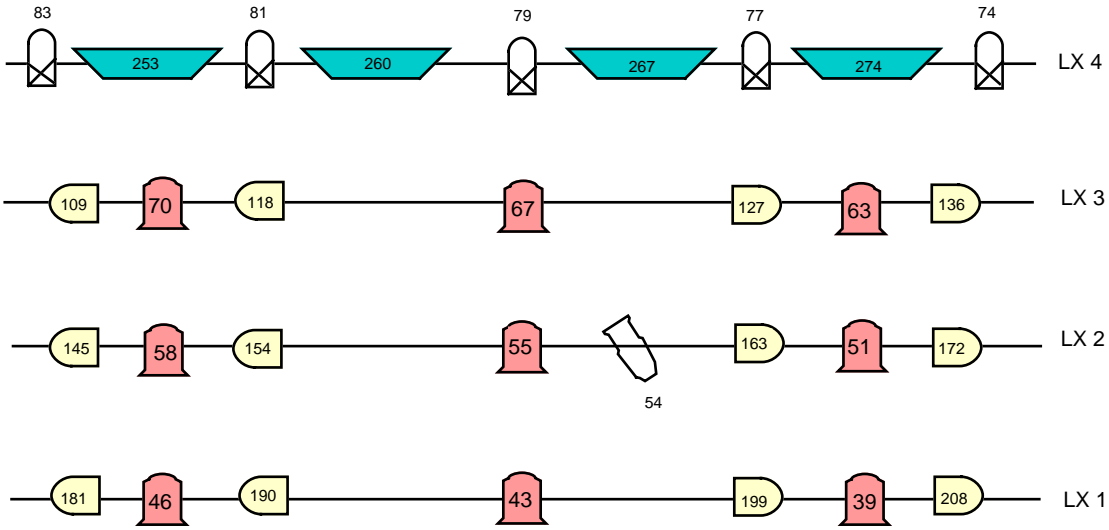

# Lowther Pavilion Standard Lighting Rig

	Source 4 35 Degree		Source 4 15/30 Jr Zoom
	ADB 1Kw Fres		Batmink Visage VIS0492.2 LED Parcan (9 Chan)
	Par (CP95)		Batmink Visage VIS0481 LED Parcan (6 Chan)
	Par (CP60)		Batmink Visage VIS054 LED Battern (7 Chan)

Stage Booms Channels- 85-88  
 Floor Dips Channels- 89-94  
 Universe 2 -  
 1 - M Ball Motor  
 2/3/4 - House Lights  
 5/6/7 - RGB Roof LED

Unique Hazer - (2 Chan) DMX 97  
 Showled Chameleon Starcloth (24 Chan Mode) DMX 311