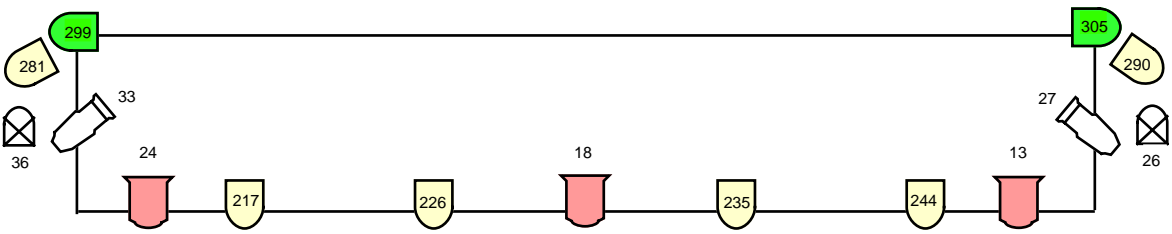

Lowther Pavilion Standard Lighting Rig

	Source 4 35 Degree		Source 4 15/30 Jr Zoom
	ADB 1Kw Fres		Batmink Visage VIS0492.2 LED Parcan (9 Chan)
	Par (CP60)		Batmink Visage VIS0484 LED Parcan (6 Chan)
			Batmink Visage VIS048 LED Parcan (8 Chan)
			Batmink Visage VIS054 LED Battern (7 Chan)
Unique Hazer - (2 Chan) DMX 97			
Showled Chameleon Starcloth (24 Chan Mode) DMX 311			
			Lee 152

Stage Booms Channels- 85-88
 Floor Dips Channels- 89-94
 Universe 2 -
 1 - M Ball Motor
 2/3/4 - House Lights
 5/6/7/8 - RGBW Roof LED

- Batmink Visage VIS0492.2 LED Parcan (9 Chan)** R / G / B / W / A / UV / DIM / SHUTTER / COL MACRO
- Batmink Visage VIS0484 LED Parcan (6 Chan)** R / G / B / W / A / UV
- Batmink Visage VIS048 LED Parcan (8 Chan)** R / G / B / W / A / DIM / SHUTTER / COL MACRO
- Batmink Visage VIS054 LED Battern (7 Chan)** COL MACRO / DIM / SHUTTER / R / G / B / W