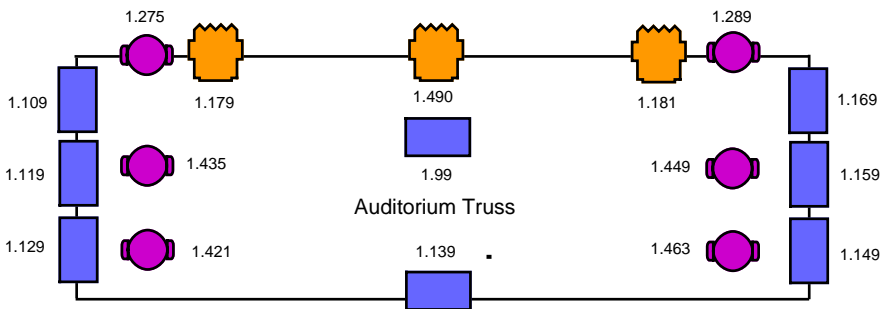

Lowther Pavilion Standard Lighting Rig

	Martin Mac Aura (14 Chan)		Chauvet Rogue R1 Spot (19 Chan)
	Prolight Equinox Fusion 260 ZR (8 Chan)		Batmink Visage VIS0492.2 LED Parcan (9 Chan)
			Batmink Visage VIS048 LED Parcan (8 Chan)
1.510-512 - House Lights			Batmink Visage VIS054 LED Battern (7 Chan)
1.506 - RGBW LED Strip Roof (4 Chan)			Coemar Striplite RGBW (10 Chan)
1.505 - M Ball Motor			
1.503 - Unique Hazer (2 Chan)			LED Fresnel
1.499 M Ball Spot (4 Chan RGBW)			2 Cell Mole
2.489 - Showled Chameleon Starcloth (24 Chan)			

Batmink Visage VIS0492.2 LED Parcan (9 Chan) R / G / B / W / A / UV / DIM / SHUTTER / COL MACRO

Batmink Visage VIS048 LED Parcan (8 Chan) R / G / B / W / A / DIM / SHUTTER / COL MACRO

Batmink Visage VIS054 LED Battern (7 Chan) COL MACRO / DIM / SHUTTER / R / G / B / W