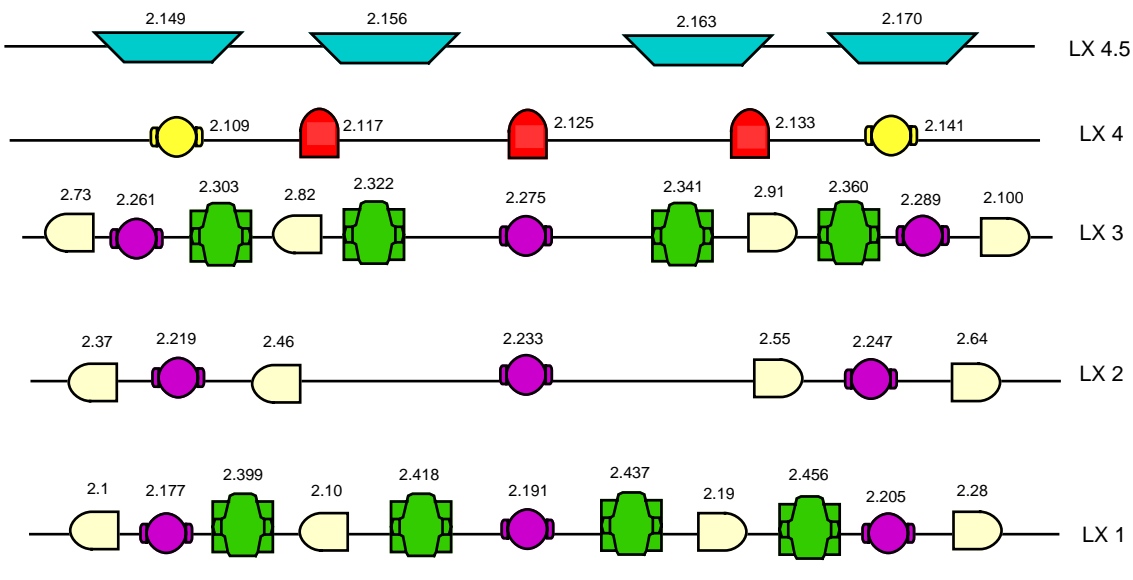

Lowther Pavilion Standard Lighting Rig

	Martin Mac Aura (14 Chan)		Chauvet Rogue R1 Spot (19 Chan)
	Prolight Equinox Fusion 260 ZR (8 Chan)		Batmink Visage VIS0492.2 LED Parcan (9 Chan)
			Batmink Visage VIS048 LED Parcan (8 Chan)
1.510-512 - House Lights			Batmink Visage VIS054 LED Battern (7 Chan)
1.506 - RGBW LED Strip Roof (4 Chan)			Coemar Striplite RGBW (10 Chan)
1.505 - M Ball Motor			
1.503 - Unique Hazer (2 Chan)			LED Fresnel
1.499 M Ball Spot (4 Chan RGBW)			2 Cell Mole
2.489 - Showled Chameleon Starcloth (24 Chan)			

Batmink Visage VIS0492.2 LED Parcan (9 Chan) R / G / B / W / A / UV / DIM / SHUTTER / COL MACRO

Batmink Visage VIS048 LED Parcan (8 Chan) R / G / B / W / A / DIM / SHUTTER / COL MACRO

Batmink Visage VIS054 LED Battern (7 Chan) COL MACRO / DIM / SHUTTER / R / G / B / W