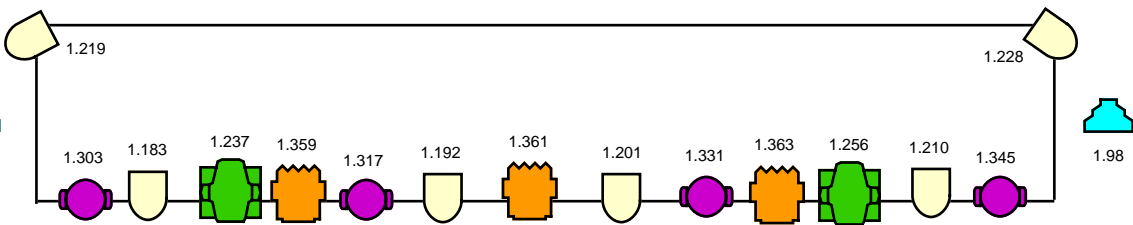

Lowther Pavilion Standard Lighting Rig

	Martin Mac Aura (14 Chan)		Chauvet Rogue R1 Spot (19 Chan)
	Prolight Equinox Fusion 260 ZR (8 Chan)		Batmink Visage VIS0492.2 LED Parcan (9 Chan)
			Batmink Visage VIS048 LED Parcan (8 Chan)
1.510-512 - House Lights			Batmink Visage VIS054 LED Battern (7 Chan)
1.506 - RGBW LED Strip Roof (4 Chan)			Coemar Striplite RGBW (10 Chan)
1.505 - M Ball Motor			
1.503 - Unique Hazer (2 Chan)			LED Fresnel
1.499 M Ball Spot (4 Chan RGBW)			2 Cell Mole
2.489 - Showled Chameleon Starcloth (24 Chan)			

Batmink Visage VIS0492.2 LED Parcan (9 Chan) R / G / B / W / A / UV / DIM / SHUTTER / COL MACRO

Batmink Visage VIS048 LED Parcan (8 Chan) R / G / B / W / A / DIM / SHUTTER / COL MACRO

Batmink Visage VIS054 LED Battern (7 Chan) COL MACRO / DIM / SHUTTER / R / G / B / W